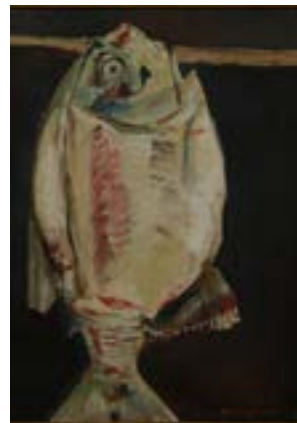

# The Amazon by José Cláudio da Silva

Aboard the “Garbe”, with Paulo Vanzolini

1

2

1.  
José Cláudio da Silva.  
Mussuã-Manicoré,  
1975. Oil on canvas.  
Palaces Collection.

2.  
José Cláudio da Silva.  
Skinned pirapitinga,  
1975. Oil on canvas.  
Palaces Collection.

## Creatures from head to toe

Did you know that the artist José Cláudio da Silva started painting when he was a child???

He loved to draw and it became his job!

In 1975, he went on an expedition through the Amazon jungle... and painted many kinds of animals.

In the painting “Creatures with a shell”, he drew turtles in different views. Let’s do the same?

**Pick an animal that you like and try to draw it in different views: front, back, sides, top and bottom! It will be a lot of fun! Send your drawing to us at [monitoria@sp.gov.br](mailto:monitoria@sp.gov.br) Your artwork might be published on the Acervo dos Palácios Facebook and Instagram pages.**